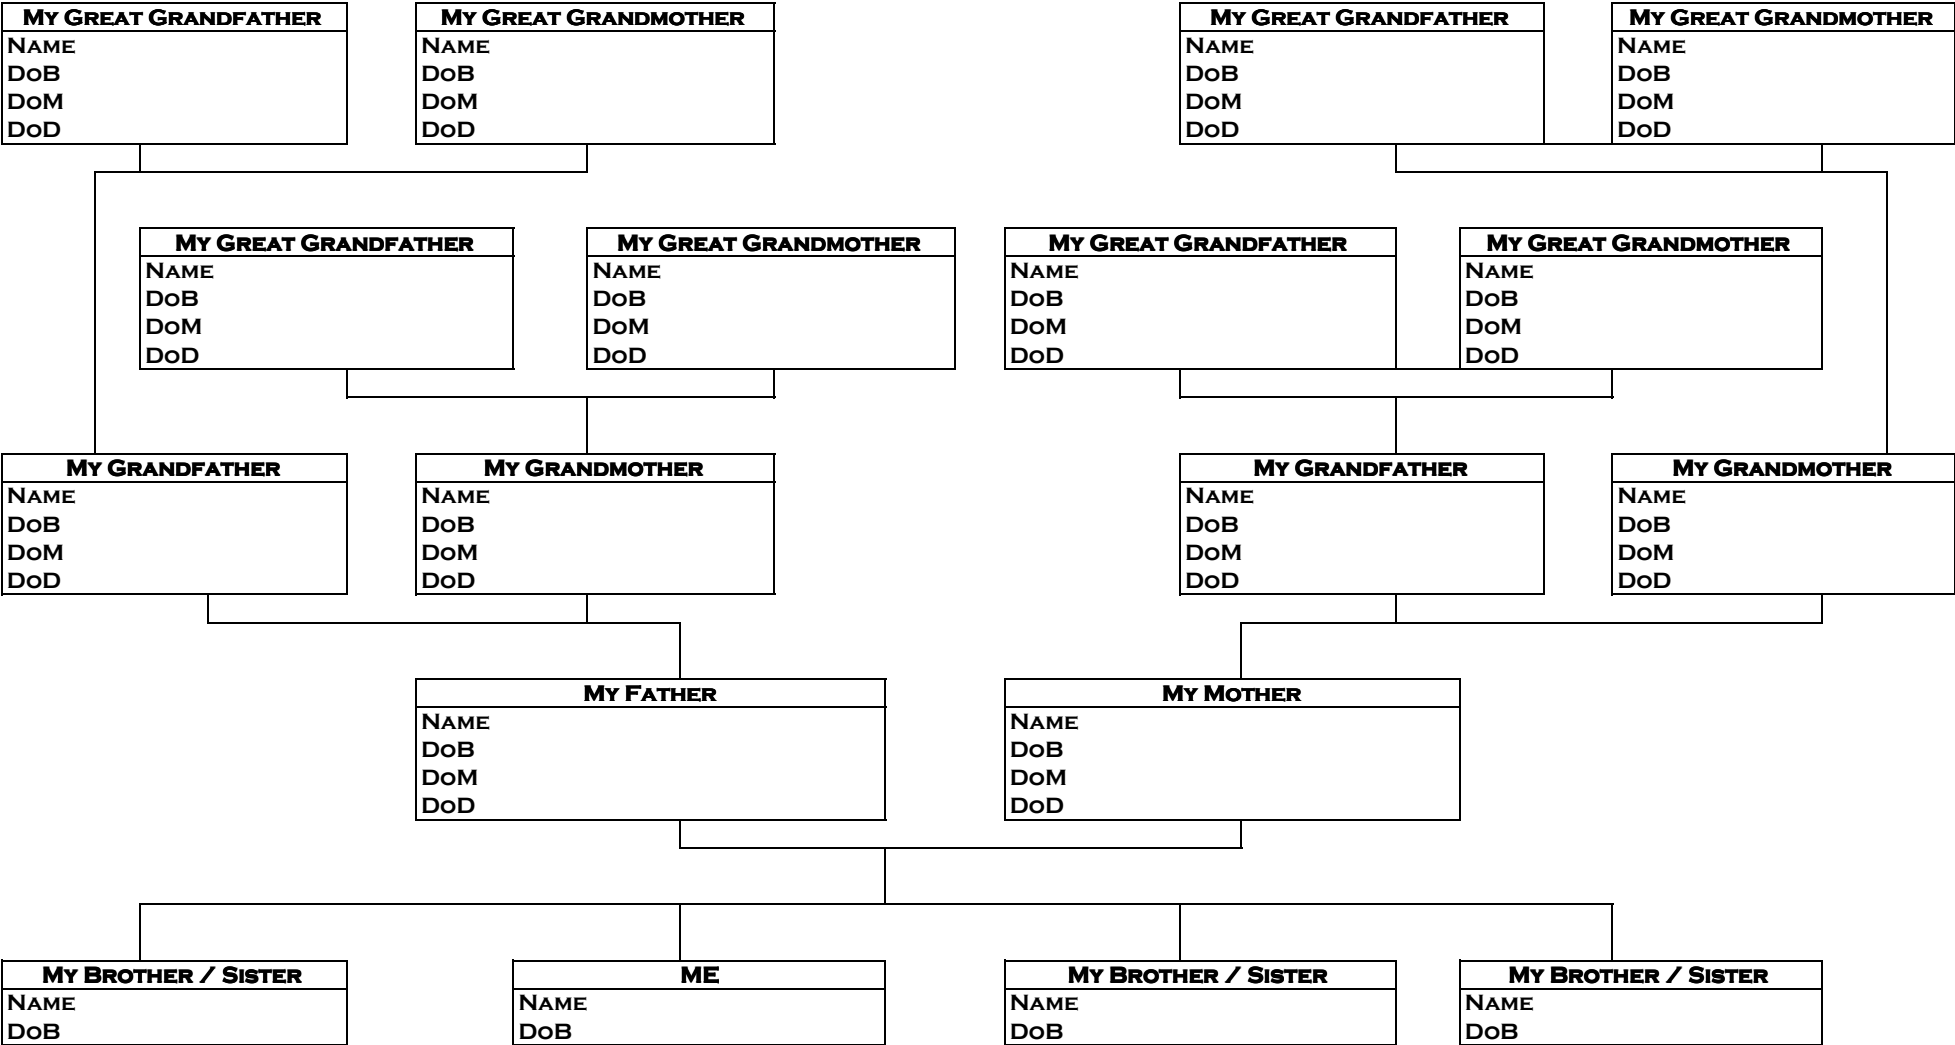

MY FAMILY TREE

DoB = DATE OF BIRTH

DoM = DATE OF MARRIAGE

DoD = DATE OF DEATH